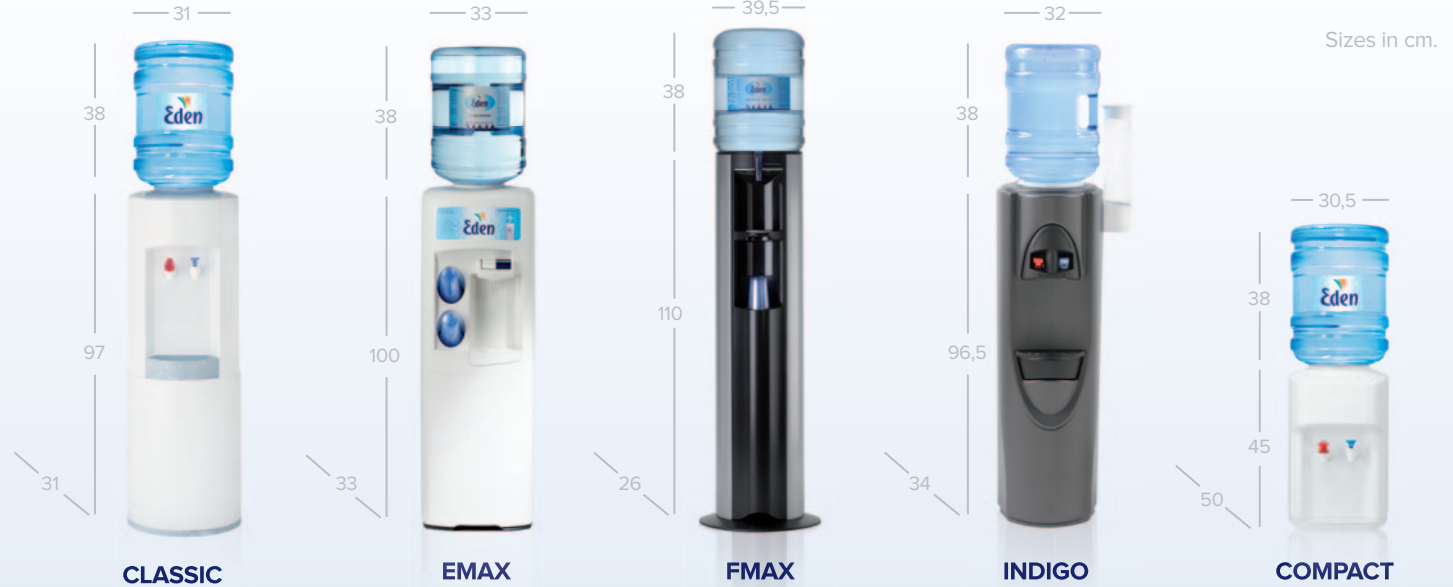

**EDEN PURE NATURE
BOTTLED WATER COOLERS**

Sizes in cm.

	CLASSIC	EMAX	FMAX	INDIGO	COMPACT
FUNCTIONS	A/C, H/C	A/C, H/C	A/C, A/H/C,	A/C, H/C	A/C, H/C
COOLER WATER CAPACITY (l/hour)	5,9	5,2	5,2	5,2	2,2
COLD WATER TEMPERATURE (°C)	3-10	5-17	5-12	3-10	3-10
HEATED WATER CAPACITY (l/hour)	7,9	4	4	7,9	1,5
HOT WATER TEMPERATURE (°C)	82-95	86-94	86-94	82-95	82-95
COLORS	White, Anthracite, Steel, Transparent	White, Black	8 colors of choice	White, Anthracite	White
CUP DISPENSER	External	Integrated	Integrated	External	External
REQUIRED ENERGY	220-240V 50/60HZ	230V 50HZ	230V 50HZ	220-240V 50/60HZ	220-240V 50/60HZ

*A= Ambient, C= Cold, H= Hot

EDEN UNLIMITED
PLUMBED-IN WATER COOLERS

Sizes in cm.

EDEN UNLIMITED

EDEN UNLIMITED

MODEL	Floorstanding	Tabletop
FUNCTIONS*	A/C, A/C/H, A/C/Carb., C/H/Carb.	A/C, A/C/H, A/C/Carb., C/H/Carb.
COOLER WATER CAPACITY (l/hour)	20	20
COLD WATER TEMPERATURE (°C)	4-11	4-11
HEATED WATER CAPACITY (l/hour)	12	12
HOT WATER TEMPERATURE (°C)	90	82-95
COLORS	Anthracite	Anthracite
CUPDISPENSER	Integrated	No
REQUIRED ENERGY	220-240V 50/60HZ	220-240V 50/60HZ

*A= Ambient, C= Cold, H=Hot, Carb= Carbonated