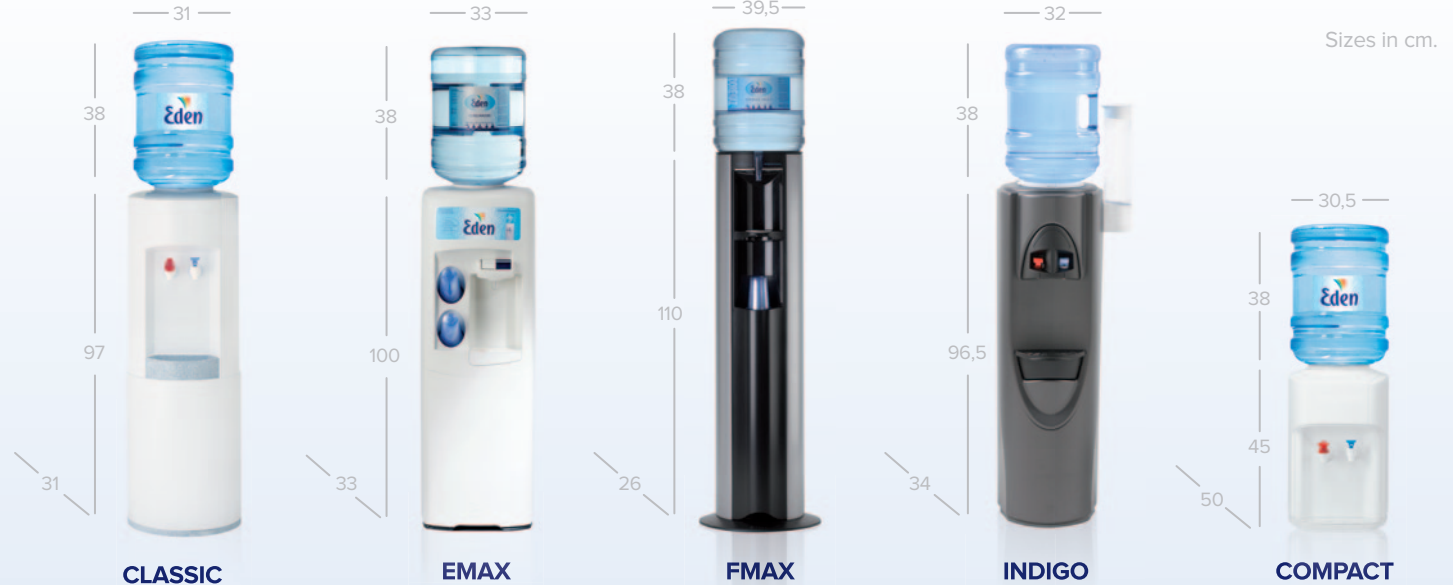

**EDEN PURE NATURE
BOTTLED WATER COOLERS**

Sizes in cm.

	CLASSIC	EMAX	FMAX	INDIGO	COMPACT
FUNCTIONS	A/C, H/C	A/C, H/C	A/C, A/H/C,	A/C, H/C	A/C, H/C
COOLER WATER CAPACITY (l/hour)	5,9	5,2	5,2	5,2	2,2
COLD WATER TEMPERATURE (°C)	3-10	5-17	5-12	3-10	3-10
HEATED WATER CAPACITY (l/hour)	7,9	4	4	7,9	1,5
HOT WATER TEMPERATURE (°C)	82-95	86-94	86-94	82-95	82-95
COLORS	White, Anthracite, Steel, Transparent	White, Black	8 colors of choice	White, Anthracite	White
CUP DISPENSER	External	Integrated	Integrated	External	External
REQUIRED ENERGY	220-240V 50/60HZ	230V 50HZ	230V 50HZ	220-240V 50/60HZ	220-240V 50/60HZ

*A= Ambient, C= Cold, H= Hot

EDEN UNLIMITED
PLUMBED-IN WATER COOLERS

Sizes in cm.

EDEN UNLIMITED

EDEN UNLIMITED

MODEL	Floorstanding	Tabletop
FUNCTIONS*	A/C, A/C/H, A/C/Carb., C/H/Carb.	A/C, A/C/H, A/C/Carb., C/H/Carb.
COOLER WATER CAPACITY (l/hour)	20	20
COLD WATER TEMPERATURE (°C)	4-11	4-11
HEATED WATER CAPACITY (l/hour)	12	12
HOT WATER TEMPERATURE (°C)	90	82-95
COLORS	Anthracite	Anthracite
CUPDISPENSER	Integrated	No
REQUIRED ENERGY	220-240V 50/60HZ	220-240V 50/60HZ

*A= Ambient, C= Cold, H=Hot, Carb= Carbonated